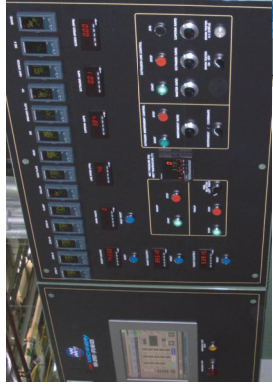

Digital Extrusion Control Systems with Touchscreen

- Self Tuning Temperature Control
- Automatic Diameter Control
- Recipe Management
- Real-time & Historical Trending

- Fully Engineered Systems
- System Engineering & Design
- HMI & PLC Programming
- Start-up
- Technical Service