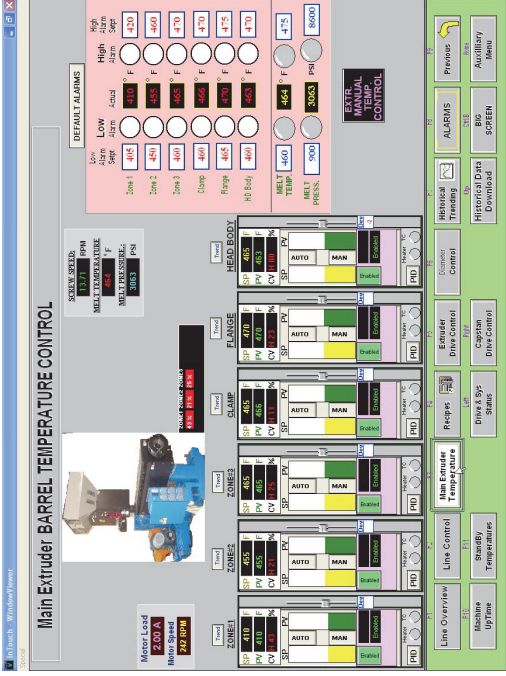

AW MACHINERY

Electrical Control Systems

Digital Extrusion Control Systems with Touchscreen

- Self Tuning Temperature Control
- Automatic Diameter Control
- Recipe Management
- Real-time & Historical Trending

- Fully Engineered Systems
- System Engineering & Design
- HMI & PLC Programming
- Start-up
- Technical Service

Custom Panel Design

- ACAD
- Wiring
- Testing